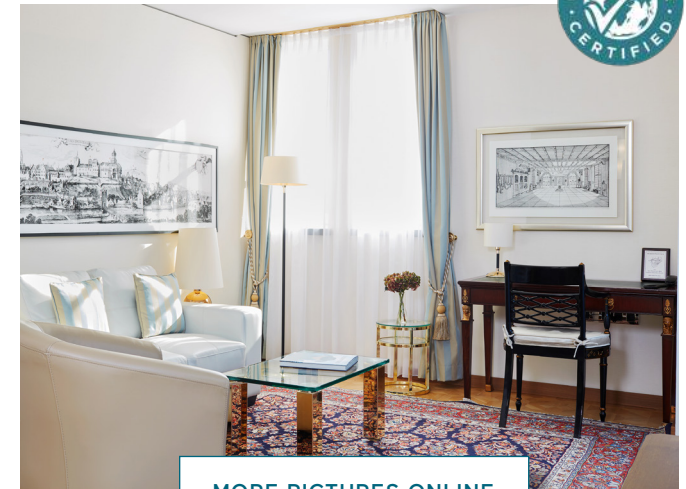

LIVING HOTELS®

DE MEDICI DUSSELDORF

Mühlenstraße 31, 40213 Düsseldorf
+49 (0)211-16092-0
demedici@living-hotels.com
living-hotels.com

CATEGORY

TURMSUITE

1. / Approx. 60sqm
   - / 2 double beds (180 x 210cm)
   - / Separated living/sleeping area
   - / Living area with fully equipped kitchenette and dining table
   - / Balcony
   - / Guest bathroom with shower
2. ---

STANDARD FEATURES

---

1. / Working area with desk and safe (suitable for laptops)
   - / Bathroom with bathtub or shower and hairdryer
   - / Flatscreen (42 in)
   - / Free highspeed WiFi flatrate and phone calls to many countries
   - / Minibar free of charge (2 waters, 2 beers daily) depending on booked rates
   - / Air-conditioning
   - / Garage parking spaces (for a fee)
2. ---

The picture shows a non-scaled visualization. The assigned room may differ from the visualization.

- 1 Bath/WC
- 2 Living
- 3 Bedroom
- 4 Balcony
- 5 Kitchenette

[MORE PICTURES ONLINE](#)