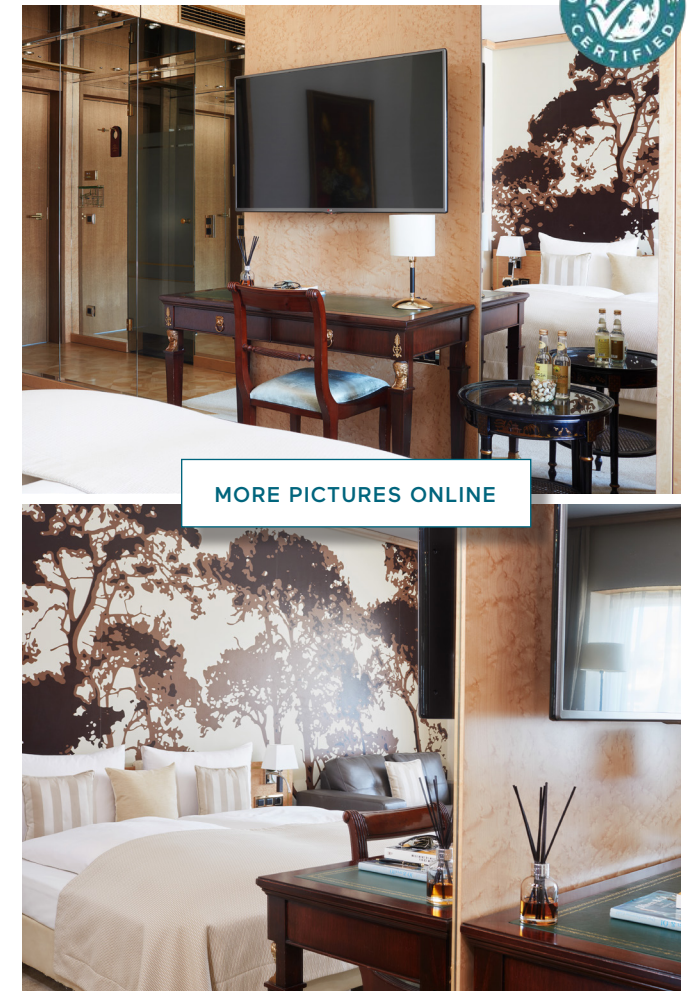

## DELUXE

/ Approx. 23sqm  
/ Double bed (180 x 210cm)  
/ Combined living/sleeping area

STANDARD FEATURES

/ Working area with desk and safe (suitable for laptops)  
/ Bathroom with bathtub or shower and hairdryer  
/ Flatscreen (42 in)  
/ Free highspeed WiFi flatrate and phone calls to many countries  
/ Minibar free of charge (2 waters, 2 beers daily) depending on booked rates  
/ Air-conditioning  
/ Garage parking spaces (for a fee)

The picture shows a non-scaled visualization. The assigned room may differ from the visualization.

- 1 Bath/WC
- 2 Living
- 3 Bedroom
- 4 Workspace

[MORE PICTURES ONLINE](#)

BERLIN / BONN / CAPE TOWN / DUSSELDORF / FRANKFURT / MUNICH / NUREMBERG / VIENNA / WEIMAR