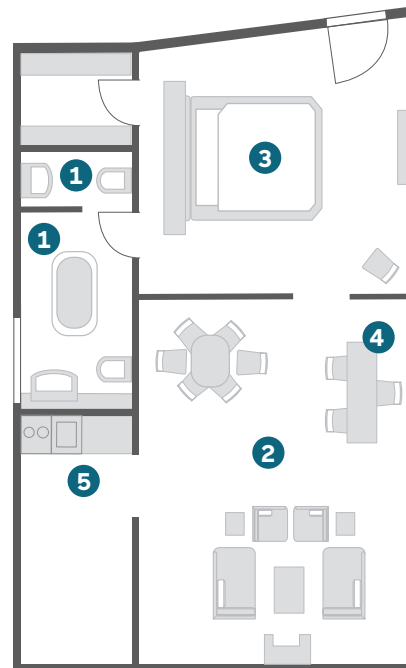

LIVING HOTELS®

DE MEDICI
DUSSELDORF

Mühlenstraße 31, 40213 Dusseldorf
+49 (0)211-16092-0
demedici@living-hotels.com
living-hotels.com

CATEGORY

KURFÜRSTENSUITE

- / Approx. 130sqm
- / Large double bed (220 x 220cm)
- / Separated living/sleeping area
- / Bathroom with free-standing bathtub
- / Fully equipped kitchenette
- / Separate dressing room
- / Fireplace
- / Guest bathroom

STANDARD FEATURES

- / Working area with desk and safe (suitable for laptops)
- / Bathroom with bathtub or shower and hairdryer
- / Flatscreen (42 in)
- / Free highspeed WiFi flatrate and phone calls to many countries
- / Minibar free of charge (2 waters, 2 beers daily) depending on booked rates
- / Air-conditioning
- / Garage parking spaces (for a fee)

The picture shows a non-scaled visualization. The assigned room may differ from the visualization.

- 1 Bath/WC
- 2 Living
- 3 Bedroom
- 4 Workspace
- 5 Kitchenette