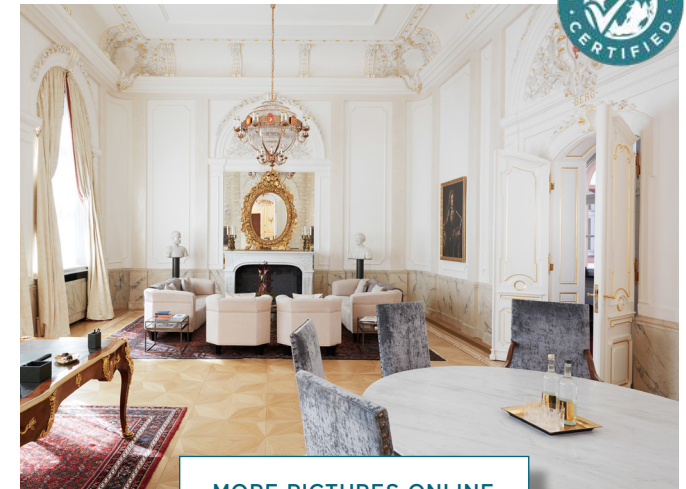

[MORE PICTURES ONLINE](#)