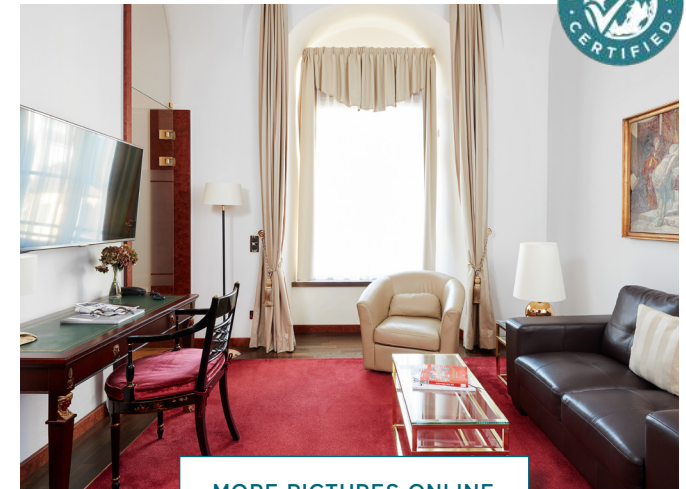

LIVING HOTELS®

DE MEDICI DUSSELDORF

Mühlenstraße 31, 40213 Dusseldorf
+49 (0)211-16092-0
demedici@living-hotels.com
living-hotels.com

CATEGORY

EXECUTIVE

- / Approx. 37sqm
- / Double bed with separated matrasses (140 x 210cm)
- / Separated living/sleeping area
- / Living area with fully equipped kitchenette

STANDARD FEATURES

- / Working area with desk and safe (suitable for laptops)
- / Bathroom with bathtub or shower and hairdryer
- / Flatscreen (42 in)
- / Free highspeed WiFi flatrate and phone calls to many countries
- / Minibar free of charge (2 waters, 2 beers daily) depending on booked rates
- / Air-conditioning
- / Garage parking spaces (for a fee)

The picture shows a non-scaled visualization. The assigned room may differ from the visualization.

- 1 Bath/WC
- 2 Living
- 3 Bedroom
- 4 Workspace
- 5 Kitchenette

[MORE PICTURES ONLINE](#)