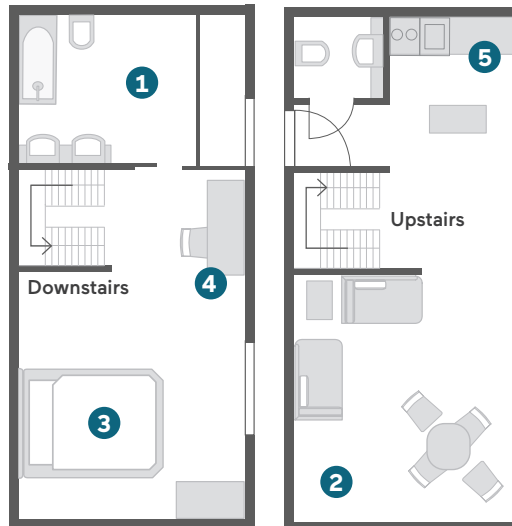

LIVING HOTELS®

DE MEDICI DUSSELDORF

Mühlenstraße 31, 40213 Dusseldorf
+49 (0)211-16092-0
demedici@living-hotels.com
living-hotels.com

CATEGORY

MAISONNETTE SUITE

- / Approx. 60sqm
- / Double bed (180 x 210cm)
- / Separated living/sleeping area
- / Living area with fully equipped kitchenette and dining table
- / Located on the ground floor

STANDARD FEATURES

- / Working area with desk and safe (suitable for laptops)
- / Bathroom with bathtub or shower and hairdryer
- / Flatscreen (42 in)
- / Free highspeed WiFi flatrate and phone calls to many countries
- / Minibar free of charge (2 waters, 2 beers daily) depending on booked rates
- / Air-conditioning
- / Garage parking spaces (for a fee)

The picture shows a non-scaled visualization. The assigned room may differ from the visualization.