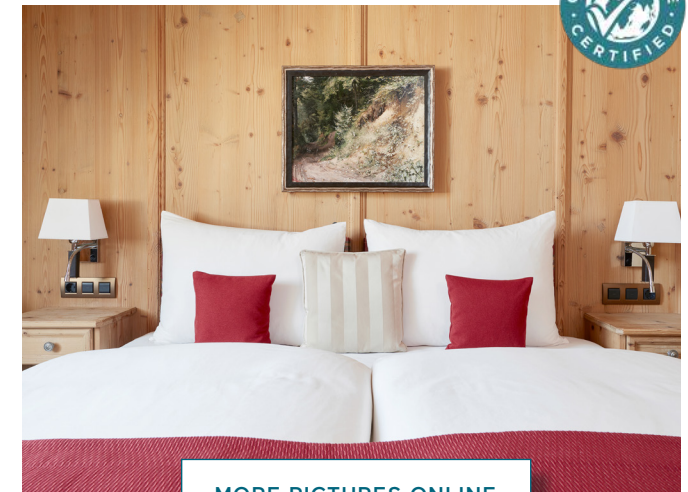

LIVING HOTELS®

DE MEDICI DUSSELDORF

Mühlenstraße 31, 40213 Düsseldorf
+49 (0)211-16092-0
demedici@living-hotels.com
living-hotels.com

CATEGORY

BUSINESS PLUS

/ Approx. 16sqm
/ Single (140 x 210cm) or double bed (180 x 210cm)
/ Combined living/sleeping area

STANDARD FEATURES

/ Working area with desk and safe (suitable for laptops)
/ Bathroom with bathtub or shower and hairdryer
/ Flatscreen (42 in)
/ Free highspeed WiFi flatrate and phone calls to many countries
/ Minibar free of charge (2 waters, 2 beers daily) depending on booked rates
/ Air-conditioning
/ Garage parking spaces (for a fee)

The picture shows a non-scaled visualization. The assigned room may differ from the visualization.

- 1 Bath/WC
- 2 Living
- 3 Bedroom
- 4 Workspace

[MORE PICTURES ONLINE](#)