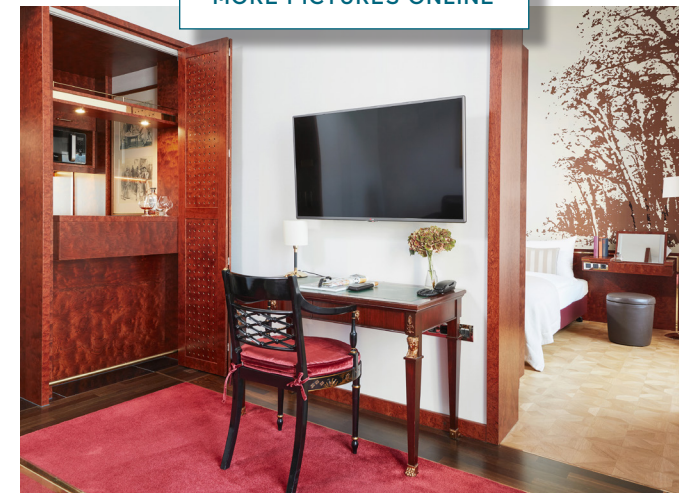

[MORE PICTURES ONLINE](#)