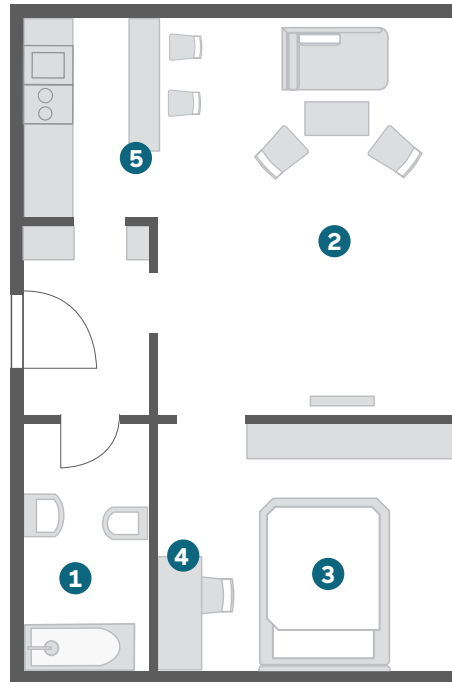

LIVING HOTELS®

DE MEDICI DUSSELDORF

Mühlenstraße 31, 40213 Dusseldorf
+49 (0)211-16092-0
demedici@living-hotels.com
living-hotels.com

CATEGORY

EXECUTIVE

- / Approx. 37sqm
- / Double bed with separated matrasses (140 x 210cm)
- / Separated living/sleeping area
- / Living area with fully equipped kitchenette

STANDARD FEATURES

- / Working area with desk and safe (suitable for laptops)
- / Bathroom with bathtub or shower and hairdryer
- / Flatscreen (42 in)
- / Free highspeed WiFi flatrate and phone calls to many countries
- / Minibar free of charge (2 waters, 2 beers daily) depending on booked rates
- / Air-conditioning
- / Garage parking spaces (for a fee)

The picture shows a non-scaled visualization. The assigned room may differ from the visualization.

- 1 Bath/WC
- 2 Living
- 3 Bedroom
- 4 Workspace
- 5 Kitchenette