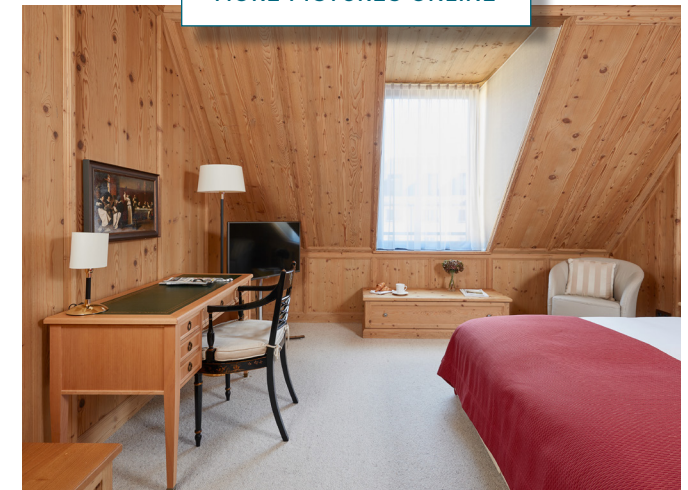

[MORE PICTURES ONLINE](#)