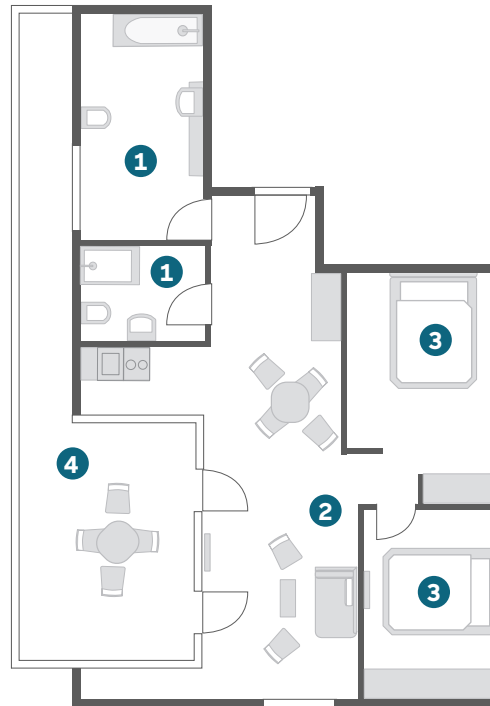

LIVING HOTELS®

DE MEDICI DUSSELDORF

Mühlenstraße 31, 40213 Düsseldorf
+49 (0)211-16092-0
demedici@living-hotels.com
living-hotels.com

CATEGORY

TURMSUITE

1. / Approx. 60sqm
   - / 2 double beds (180 x 210cm)
   - / Separated living/sleeping area
   - / Living area with fully equipped kitchenette and dining table
   - / Balcony
   - / Guest bathroom with shower
2. ---

STANDARD FEATURES

---

1. / Working area with desk and safe (suitable for laptops)
   - / Bathroom with bathtub or shower and hairdryer
   - / Flatscreen (42 in)
   - / Free highspeed WiFi flatrate and phone calls to many countries
   - / Minibar free of charge (2 waters, 2 beers daily) depending on booked rates
   - / Air-conditioning
   - / Garage parking spaces (for a fee)
2. ---

The picture shows a non-scaled visualization. The assigned room may differ from the visualization.

- 1 Bath/WC
- 2 Living
- 3 Bedroom
- 4 Balcony
- 5 Kitchenette