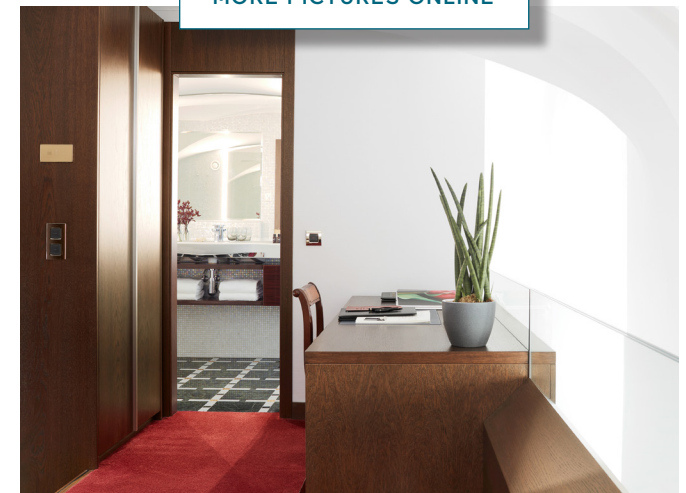

[MORE PICTURES ONLINE](#)