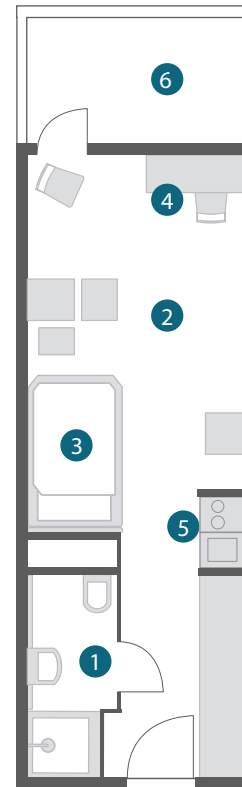

CATEGORY

BUSINESS DOUBLE ROOM / APARTMENT

- / Approx. 23 sqm
- / Queen bed (160 x 200 cm)
- / Fully equipped kitchenette
- / Combined living/sleeping area

STANDARD FEATURES

- / Working area with desk and safe
- / Bathroom with shower and hairdryer
- / Flatscreen
- / Free highspeed WiFi flatrate and phone calls to many countries
- / Small fridge in the room
- / Laundry room (for a fee)
- / Garage parking spaces (for a fee)
- / E-charging station for electric cars

The picture shows a non-scaled visualization. The assigned room may differ from the visualization.

- 1 Bath/WC
- 2 Living
- 3 Bedroom
- 4 Workspace
- 5 Kitchenette

[MORE PICTURES ONLINE](#)

LIVING HOTELS®

STANDARD FEATURES

- / Working area with desk and safe
- / Bathroom with shower and hairdryer
- / Flatscreen
- / Free highspeed WiFi flatrate and phone calls to many countries
- / Small fridge in the room
- / Laundry room (for a fee)
- / Garage parking spaces (for a fee)
- / E-charging station for electric cars

The picture shows a non-scaled visualization. The assigned room may differ from the visualization.

- 1 Bath/WC
- 2 Living
- 3 Bedroom
- 4 Workspace
- 5 Kitchenette
- 6 Balcony

[MORE PICTURES ONLINE](#)

LIVING HOTELS®