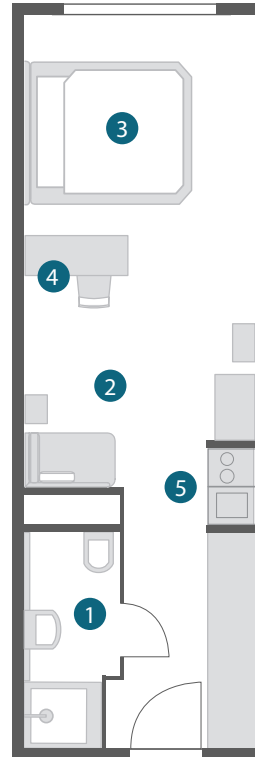

LIVING HOTELS®

AM DEUTSCHEN MUSEUM MUNICH

Rablstraße 10, 81669 Munich
+49 (0)89-45830-0
amdeutschenmuseum@living-hotels.com
living-hotels.com

CATEGORY

BUSINESS PLUS KING APARTMENT

/ Approx. 25 sqm
/ Kingsize bed (200 x 200 cm)
/ Combined living/sleeping area
/ Fully equipped kitchenette

STANDARD FEATURES

/ Working area with desk and safe
/ Bathroom with shower and hairdryer
/ Flatscreen
/ Free highspeed WiFi flatrate and phone calls to many countries
/ Small fridge in the room
/ Laundry room (for a fee)
/ Garage parking spaces (for a fee)
/ E-charging station for electric cars

The picture shows a non-scaled visualization. The assigned room may differ from the visualization.

- 1 Bath/WC
- 2 Living
- 3 Bedroom
- 4 Workspace
- 5 Kitchenette