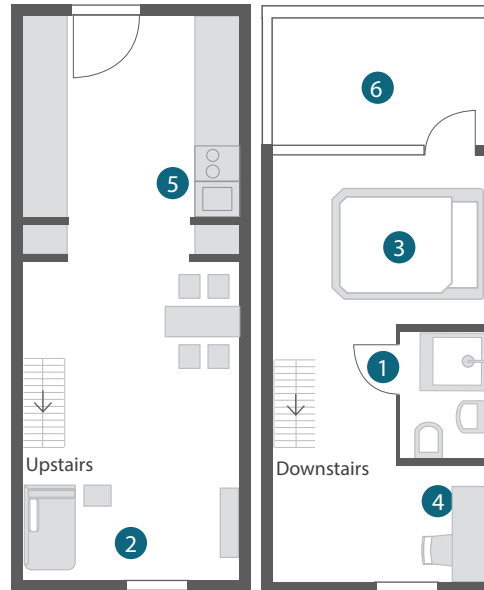

CATEGORY

BUSINESS DOUBLE ROOM / APARTMENT

- / Approx. 23 sqm
- / Queen bed (160 x 200 cm)
- / Fully equipped kitchenette
- / Combined living/sleeping area

STANDARD FEATURES

- / Working area with desk and safe
- / Bathroom with shower and hairdryer
- / Flatscreen
- / Free highspeed WiFi flatrate and phone calls to many countries
- / Small fridge in the room
- / Laundry room (for a fee)
- / Garage parking spaces (for a fee)
- / E-charging station for electric cars

The picture shows a non-scaled visualization. The assigned room may differ from the visualization.

- 1 Bath/WC
- 2 Living
- 3 Bedroom
- 4 Workspace
- 5 Kitchenette

[MORE PICTURES ONLINE](#)

LIVING HOTELS®

/ Queen bed (160 x 200 cm)

/ Separated living/sleeping area

/ Fully equipped kitchenette

/ Over two floors

/ Rooftop terrace

STANDARD FEATURES

/ Working area with desk and safe

/ Bathroom with shower and hairdryer

The picture shows a non-scaled visualization. The assigned room may differ from the visualization.

- 1 Bath/WC
- 2 Living
- 3 Bedroom
- 4 Workspace
- 5 Kitchenette
- 6 Terrace

[MORE PICTURES ONLINE](#)