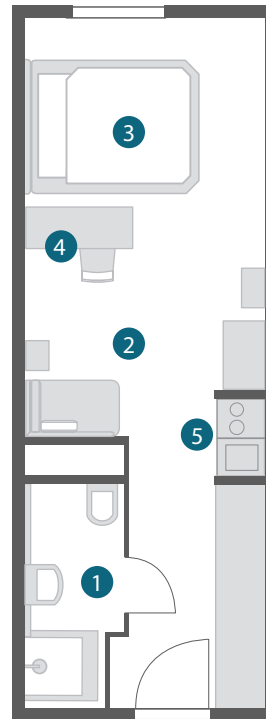

CATEGORY

BUSINESS DOUBLE ROOM / APARTMENT

- / Approx. 23 sqm
- / Queen bed (160 x 200 cm)
- / Fully equipped kitchenette
- / Combined living/sleeping area

STANDARD FEATURES

- / Working area with desk and safe
- / Bathroom with shower and hairdryer
- / Flatscreen
- / Free highspeed WiFi flatrate and phone calls to many countries
- / Small fridge in the room
- / Laundry room (for a fee)
- / Garage parking spaces (for a fee)
- / E-charging station for electric cars

The picture shows a non-scaled visualization. The assigned room may differ from the visualization.

- 1 Bath/WC
- 2 Living
- 3 Bedroom
- 4 Workspace
- 5 Kitchenette

[MORE PICTURES ONLINE](#)

LIVING HOTELS®

The picture shows a non-scaled visualization. The assigned room may differ from the visualization.

- 1 Bath/WC
- 2 Living
- 3 Bedroom
- 4 Workspace
- 5 Kitchenette
- 6 Balcony

[MORE PICTURES ONLINE](#)

LIVING HOTELS®

/ Queen bed (160 x 200 cm)

/ Separated living/sleeping area

/ Fully equipped kitchenette

/ Over two floors

/ Rooftop terrace

STANDARD FEATURES

/ Working area with desk and safe

/ Bathroom with shower and hairdryer