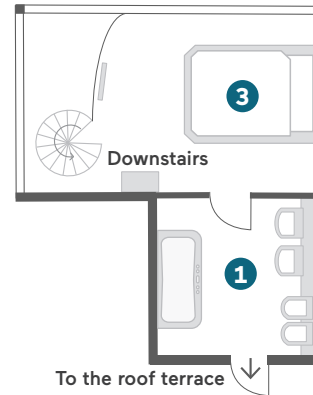

STANDARD FEATURES

- / Working area with desk and safe
- / Bathroom with bathtub or shower and hairdryer
- / Flatscreen
- / Free highspeed WiFi flatrate and phone calls to many countries
- / Minibar free of charge (2 waters, 2 beers daily) depending on booked rates
- / Laundry room (for a fee)
- / Garage parking spaces (for a fee)
- / Free e-charging station for electronic cars

The picture shows a non-scaled visualization. The assigned room may differ from the visualization.

- 1 Bath/WC
- 2 Living
- 3 Bedroom
- 4 Workspace
- 5 Kitchen