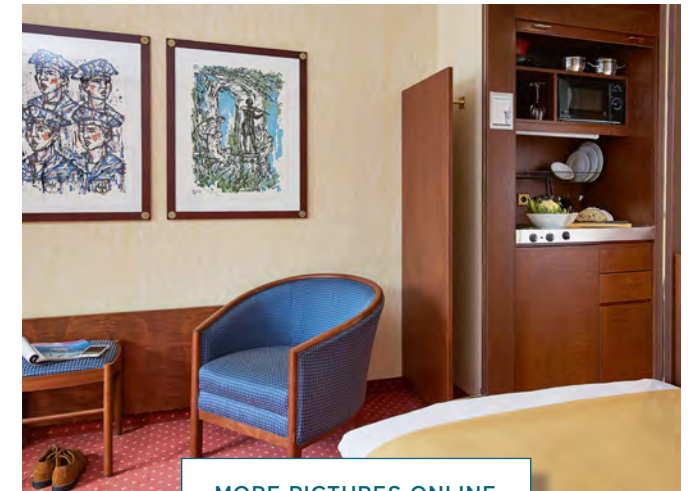

LIVING HOTELS®

PRINZESSIN ELISABETH MUNICH

Geyerstraße 52, 80469 Munich
+49 (0)89-72017-0
prinzessinelisabeth@living-hotels.com
living-hotels.com

CATEGORY

BUSINESS SINGLE

- / Approx. 23-25sqm
- / Single bed (1,00 x 2,10m)
- / Fully equipped kitchenette
- / Combined living/sleeping area
- / View on the river Isar or the inner yard

STANDARD FEATURES

- / Working area with desk and safe
- / Bathroom with bathtub or shower and hairdryer
- / Flatscreen
- / Free highspeed WiFi flatrate and phone calls to many countries
- / Minibar free of charge (2 waters, 2 beers daily) depending on booked rates
- / Laundry room (for a fee)
- / Garage parking spaces (for a fee)
- / Free e-charging station for electronic cars

The picture shows a non-scaled visualization. The assigned room may differ from the visualization.

- 1 Bath/WC
- 2 Living
- 3 Bedroom
- 4 Workspace
- 5 Kitchenette

[MORE PICTURES ONLINE](#)