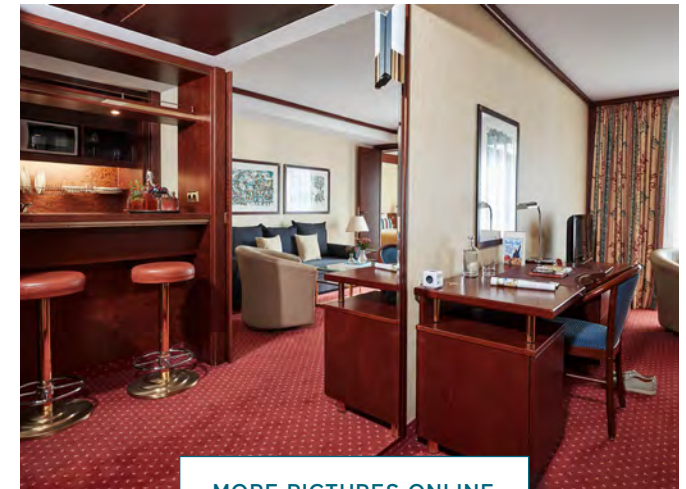

LIVING HOTELS®

PRINZESSIN ELISABETH MUNICH

Geyerstraße 52, 80469 Munich
+49 (0)89-72017-0
prinzessinelisabeth@living-hotels.com
living-hotels.com

CATEGORY

DELUXE DOUBLE

- / Approx. 39sqm
- / Double bed (2 x 0,90 x 2,10m)
- / Partially separated living/sleeping area
- / Separated dining area
- / Fully equipped kitchenette
- / Panorama window
- / View on the river Isar

STANDARD FEATURES

- / Working area with desk and safe
- / Bathroom with bathtub or shower and hairdryer
- / Flatscreen
- / Free highspeed WiFi flatrate and phone calls to many countries
- / Minibar free of charge (2 waters, 2 beers daily) depending on booked rates
- / Laundry room (for a fee)
- / Garage parking spaces (for a fee)
- / Free e-charging station for electronic cars

The picture shows a non-scaled visualization. The assigned room may differ from the visualization.

- 1 Bath/WC
- 2 Living
- 3 Bedroom
- 4 Workspace
- 5 Kitchenette

[MORE PICTURES ONLINE](#)