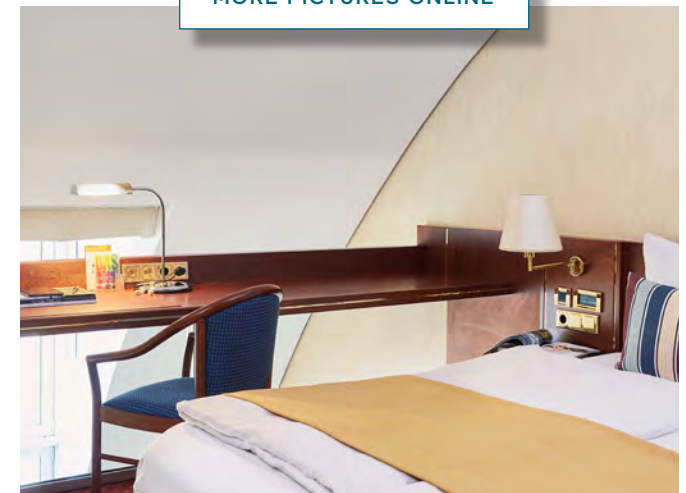

[MORE PICTURES ONLINE](#)