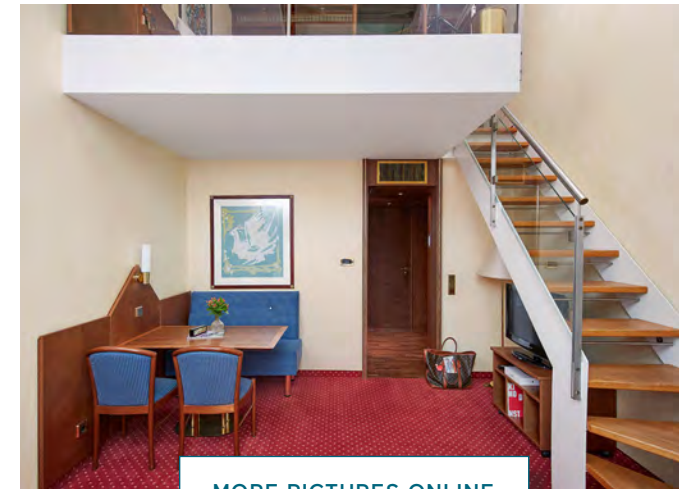

LIVING HOTELS®

PRINZESSIN ELISABETH MUNICH

Geyerstraße 52, 80469 Munich
+49 (0)89-72017-0
prinzessinelisabeth@living-hotels.com
living-hotels.com

CATEGORY

BUSINESS MAISONETTE

- / Approx. 39sqm
- / On two floors
- / Double bed (2 x 0,90 x 2,10m)
- / Getrennter Wohn-/Schlafbereich
- / Separated living/sleeping area
- / Fully equipped kitchenette
- / Panorama window
- / View on the river Isar or the inner yard

STANDARD FEATURES

- / Working area with desk and safe
- / Bathroom with bathtub or shower and hairdryer
- / Flatscreen
- / Free highspeed WiFi flatrate and phone calls to many countries
- / Minibar free of charge (2 waters, 2 beers daily) depending on booked rates
- / Laundry room (for a fee)
- / Garage parking spaces (for a fee)
- / Free e-charging station for electronic cars

The picture shows a non-scaled visualization. The assigned room may differ from the visualization.

1. 1 Bath/WC
2. 2 Living
3. 3 Bedroom
4. 4 Workspace
5. 5 Kitchenette

[MORE PICTURES ONLINE](#)