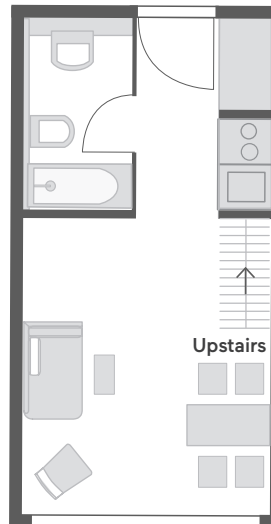

STANDARD FEATURES

- / Working area with desk and safe
- / Bathroom with bathtub or shower and hairdryer
- / Flatscreen
- / Free highspeed WiFi flatrate and phone calls to many countries
- / Minibar free of charge (2 waters, 2 beers daily) depending on booked rates
- / Laundry room (for a fee)
- / Garage parking spaces (for a fee)
- / Free e-charging station for electronic cars

The picture shows a non-scaled visualization. The assigned room may differ from the visualization.

1. 1 Bath/WC
2. 2 Living
3. 3 Bedroom
4. 4 Workspace
5. 5 Kitchenette