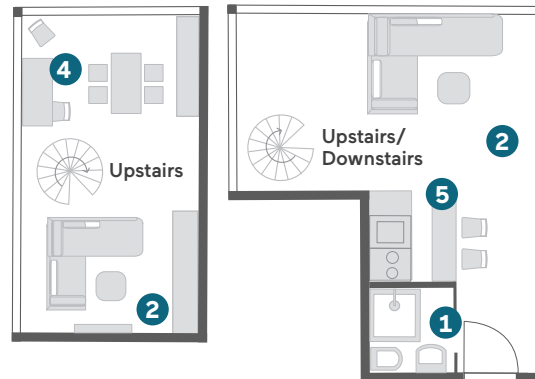

The picture shows a non-scaled visualization. The assigned room may differ from the visualization.

- 1 Bath/WC
- 2 Living
- 3 Bedroom
- 4 Workspace
- 5 Kitchenette

[MORE PICTURES ONLINE](#)

LIVING HOTELS®

PRINZESSIN ELISABETH MUNICH

Geyerstraße 52, 80469 Munich
+49 (0)89-72017-0
prinzessinelisabeth@living-hotels.com
living-hotels.com

CATEGORY

PENTHOUSE SUITE

- / Approx. 100sqm
- / Double bed (2 x 1,00 x 2,10m)
- / Suite spread over 3 floors
- / Bathroom with whirlpool and shower
- / Modern high gloss kitchen
- / Walk-in closet
- / 3 Satellite-TVs
- / Panorama window
- / Private roof terrace

The picture shows a non-scaled visualization. The assigned room may differ from the visualization.

- 1 Bath/WC
- 2 Living
- 3 Bedroom
- 4 Workspace
- 5 Kitchen

[MORE PICTURES ONLINE](#)