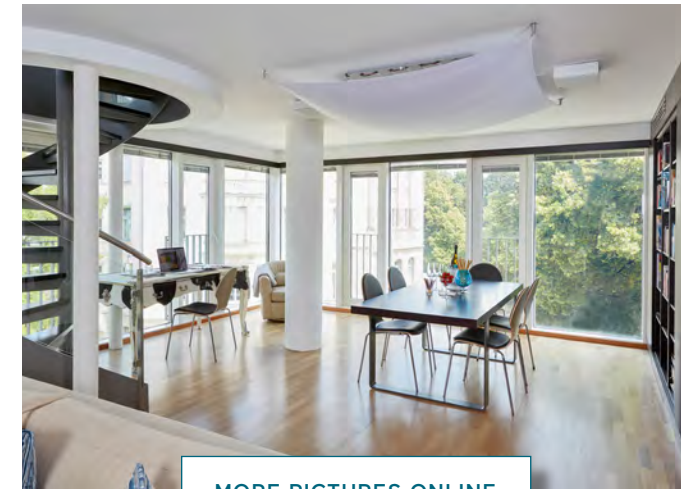

LIVING HOTELS®

PRINZESSIN ELISABETH MUNICH

Geyerstraße 52, 80469 Munich
+49 (0)89-72017-0
prinzessinelisabeth@living-hotels.com
living-hotels.com

CATEGORY

PENTHOUSE SUITE

- / Approx. 100sqm
- / Double bed (2 x 1,00 x 2,10m)
- / Suite spread over 3 floors
- / Bathroom with whirlpool and shower
- / Modern high gloss kitchen
- / Walk-in closet
- / 3 Satellite-TVs
- / Panorama window
- / Private roof terrace

STANDARD FEATURES

- / Working area with desk and safe
- / Bathroom with bathtub or shower and hairdryer
- / Flatscreen
- / Free highspeed WiFi flatrate and phone calls to many countries
- / Minibar free of charge (2 waters, 2 beers daily) depending on booked rates
- / Laundry room (for a fee)
- / Garage parking spaces (for a fee)
- / Free e-charging station for electronic cars

The picture shows a non-scaled visualization. The assigned room may differ from the visualization.

- 1 Bath/WC
- 2 Living
- 3 Bedroom
- 4 Workspace
- 5 Kitchen

[MORE PICTURES ONLINE](#)