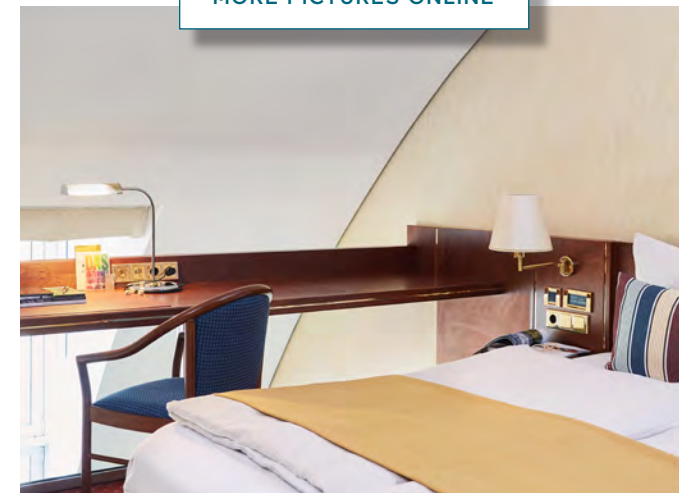

[MORE PICTURES ONLINE](#)