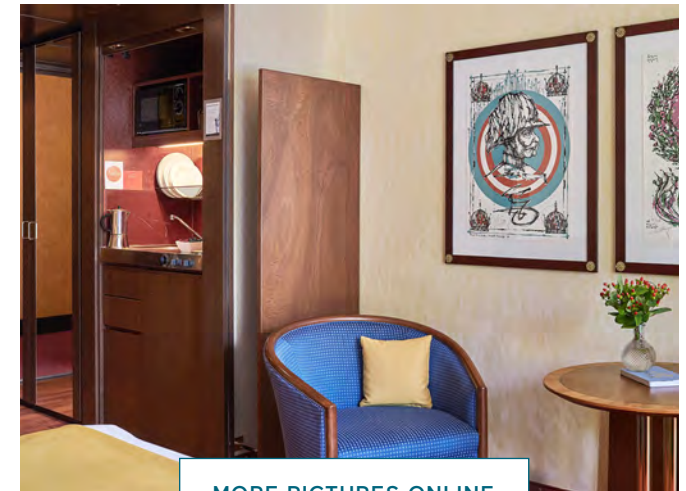

LIVING HOTELS®

PRINZESSIN ELISABETH MUNICH

Geyerstraße 52, 80469 Munich
+49 (0)89-72017-0
prinzessinelisabeth@living-hotels.com
living-hotels.com

CATEGORY

BUSINESS DOUBLE

- / Approx. 28-34sqm
- / Double bed (2 x 0,90 x 2,10m)
- / View on the river Isar or the inner yard
- / Combined living/sleeping area
- / Fully equipped kitchenette

STANDARD FEATURES

- / Working area with desk and safe
- / Bathroom with bathtub or shower and hairdryer
- / Flatscreen
- / Free highspeed WiFi flatrate and phone calls to many countries
- / Minibar free of charge (2 waters, 2 beers daily) depending on booked rates
- / Laundry room (for a fee)
- / Garage parking spaces (for a fee)
- / Free e-charging station for electronic cars

The picture shows a non-scaled visualization. The assigned room may differ from the visualization.

- 1 Bath/WC
- 2 Living
- 3 Bedroom
- 4 Workspace
- 5 Kitchenette

[MORE PICTURES ONLINE](#)