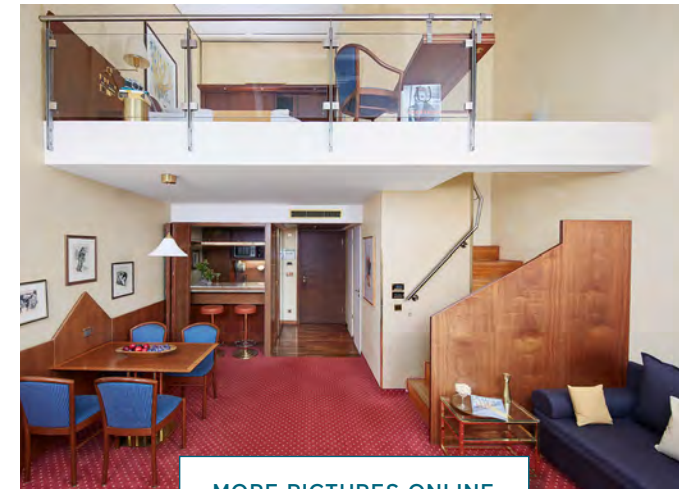

LIVING HOTELS®

PRINZESSIN ELISABETH MUNICH

Geyerstraße 52, 80469 Munich
+49 (0)89-72017-0
prinzessinelisabeth@living-hotels.com
living-hotels.com

CATEGORY

SUPERIOR MAISONETTE

- / Approx. 46sqm
- / Double bed (2 x 0,90 x 2,10m)
- / Separated living/sleeping area
- / Separated dining area and sofa bed
- / Fully equipped kitchenette
- / Panorama window
- / View on the river Isar or the inner yard

STANDARD FEATURES

- / Working area with desk and safe
- / Bathroom with bathtub or shower and hairdryer
- / Flatscreen
- / Free highspeed WiFi flatrate and phone calls to many countries
- / Minibar free of charge (2 waters, 2 beers daily) depending on booked rates
- / Laundry room (for a fee)
- / Garage parking spaces (for a fee)
- / Free e-charging station for electronic cars

The picture shows a non-scaled visualization. The assigned room may differ from the visualization.

1. 1 Bath/WC
2. 2 Living
3. 3 Bedroom
4. 4 Workspace
5. 5 Kitchenette

[MORE PICTURES ONLINE](#)