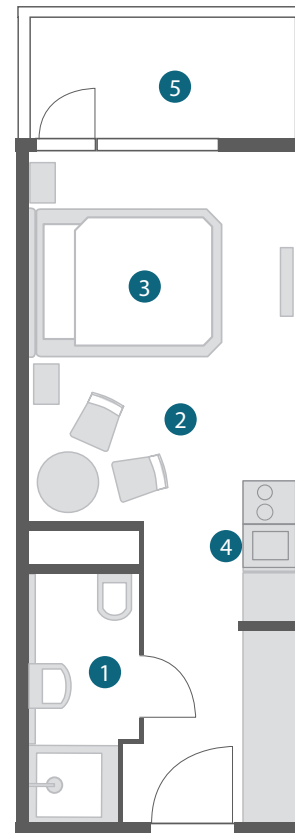

LIVING HOTELS®

AM DEUTSCHEN MUSEUM MUNICH

Rablstraße 10, 81669 Munich
+49 (0)89-45830-0
amdeutschenmuseum@living-hotels.com
living-hotels.com

CATEGORY

DELUXE PLUS DOUBLE APARTMENT

/ Approx. 23 m²
/ Double bed (2 x 90 x 200 cm)
/ Combined living/sleeping area
/ Fully equipped kitchenette
/ Terrace with lounge furniture

STANDARD FEATURES

/ Bathroom with shower and hairdryer
/ Flatscreen
/ Free highspeed WiFi flatrate
/ Small fridge in the room
/ Laundry room (for a fee)
/ Garage parking spaces (for a fee)
/ E-charging station for electric cars

The picture shows a non-scaled visualization. The assigned room may differ from the visualization.

- 1 Bath/WC
- 2 Living
- 3 Bedroom
- 4 Kitchenette
- 5 Terrace

[MORE PICTURES ONLINE](#)