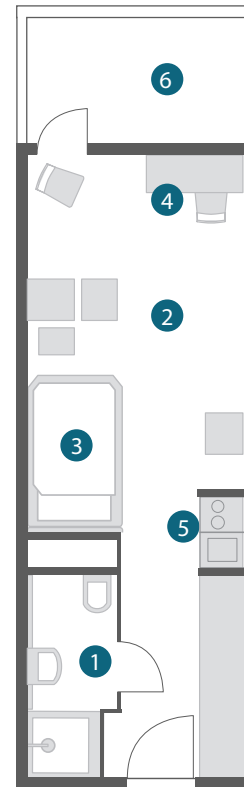

LIVING HOTELS®

AM DEUTSCHEN MUSEUM MUNICH

Rablstraße 10, 81669 Munich
+49 (0)89-45830-0
amdeutschenmuseum@living-hotels.com
living-hotels.com

CATEGORY

BUSINESS PLUS DOUBLE ROOM / APARTMENT

- / Approx. 23 m²
- / Queen bed (160 x 200 cm)
- / Combined living/sleeping area
- / Fully equipped kitchenette in the double rooms
- / Balcony

STANDARD FEATURES

- / Working area with desk and safe
- / Bathroom with shower and hairdryer
- / Flatscreen
- / Free highspeed WiFi flatrate
- / Small fridge in the room
- / Laundry room (for a fee)
- / Garage parking spaces (for a fee)
- / E-charging station for electric cars

The picture shows a non-scaled visualization. The assigned room may differ from the visualization.

- 1 Bath/WC
- 2 Living
- 3 Bedroom
- 4 Workspace
- 5 Kitchenette
- 6 Balcony