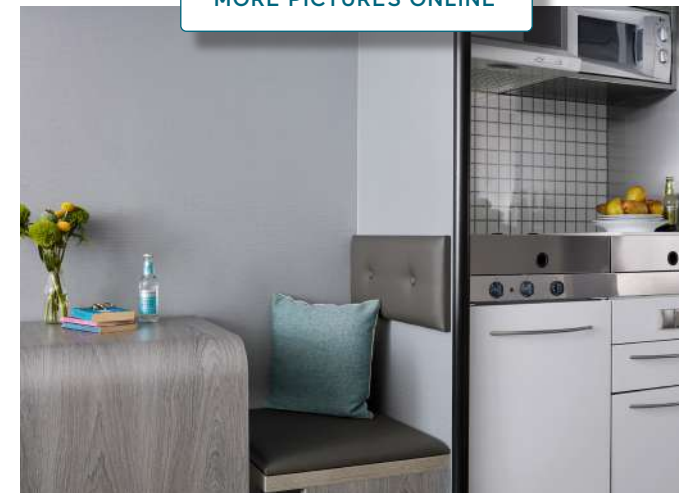

[MORE PICTURES ONLINE](#)