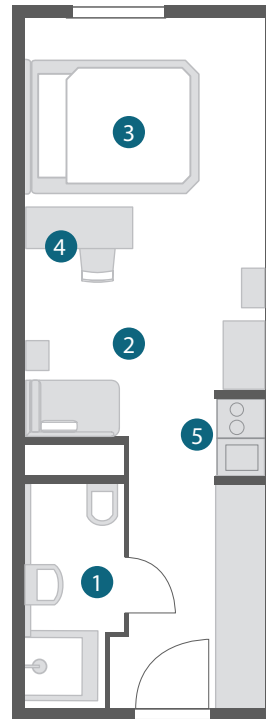

#### BUSINESS DOUBLE ROOM / APARTMENT

- / Approx. 23 m<sup>2</sup>
- / Queen bed (160 x 200 cm)
- / Fully equipped kitchenette
- / Combined living/sleeping area

The picture shows a non-scaled visualization. The assigned room may differ from the visualization.

- 1 Bath/WC
- 2 Living
- 3 Bedroom
- 4 Workspace
- 5 Kitchenette

[MORE PICTURES ONLINE](#)

#### BUSINESS PLUS DOUBLE ROOM / APARTMENT

- / Approx. 23 m<sup>2</sup>
- / Queen bed (160 x 200 cm)
- / Combined living/sleeping area
- / Fully equipped kitchenette in the double rooms
- / Balcony