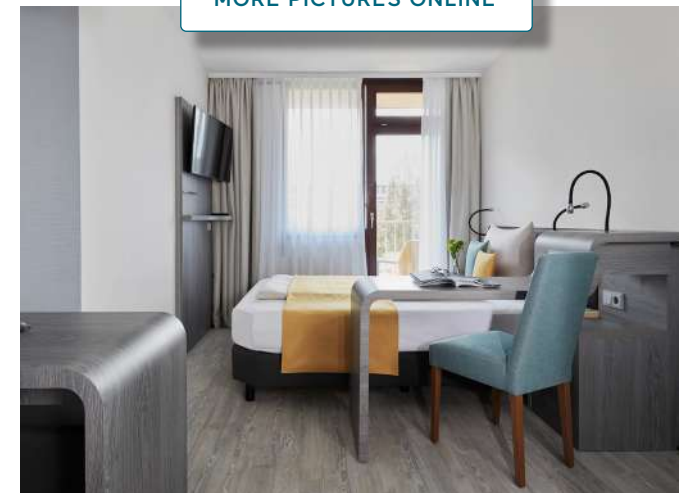

[MORE PICTURES ONLINE](#)