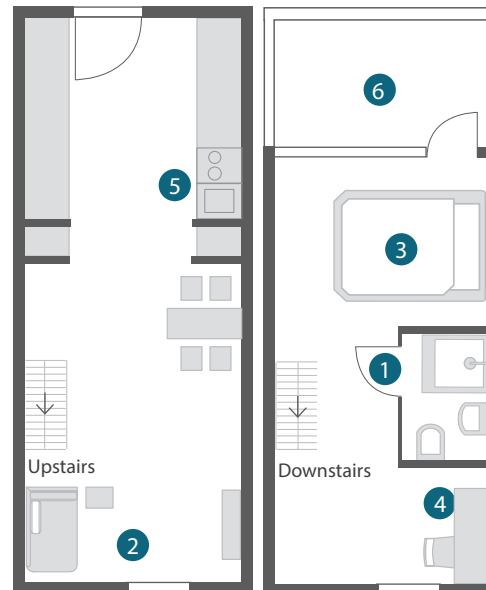

LIVING HOTELS®

AM DEUTSCHEN MUSEUM MUNICH

Rablstraße 10, 81669 Munich
+49 (0)89-45830-0
amdeutschenmuseum@living-hotels.com
living-hotels.com

CATEGORY

SUPERIOR MAISONNETTE APARTMENT

- / Approx. 46 m²
- / Queen bed (160 x 200 cm)
- / Separated living/sleeping area
- / Fully equipped kitchenette
- / Over two floors
- / Rooftop terrace

STANDARD FEATURES

- / Working area with desk and safe
- / Bathroom with shower and hairdryer
- / Flatscreen
- / Free highspeed WiFi flatrate
- / Small fridge in the room
- / Laundry room (for a fee)
- / Garage parking spaces (for a fee)
- / E-charging station for electric cars

The picture shows a non-scaled visualization. The assigned room may differ from the visualization.

- 1 Bath/WC
- 2 Living
- 3 Bedroom
- 4 Workspace
- 5 Kitchenette
- 6 Terrace