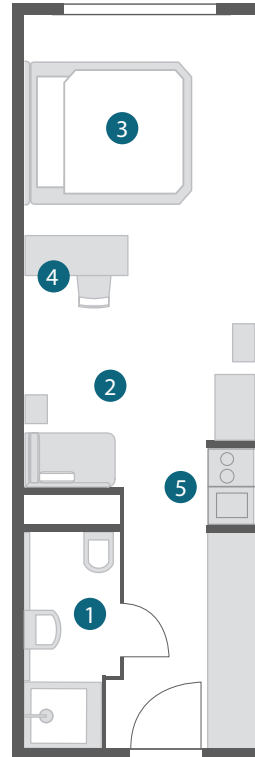

#### BUSINESS DOUBLE ROOM / APARTMENT

- / Approx. 23 m<sup>2</sup>
- / Queen bed (160 x 200 cm)
- / Fully equipped kitchenette
- / Combined living/sleeping area

#### BUSINESS PLUS DOUBLE ROOM / APARTMENT

- / Approx. 23 m<sup>2</sup>
- / Queen bed (160 x 200 cm)
- / Combined living/sleeping area
- / Fully equipped kitchenette in the double rooms
- / Balcony

#### BUSINESS PLUS KING APARTMENT

/ Approx. 25 m<sup>2</sup>  
/ Kingsize bed (200 x 200 cm)  
/ Combined living/sleeping area  
/ Fully equipped kitchenette

---

---

The picture shows a non-scaled visualization. The assigned room may differ from the visualization.

- 1 Bath/WC
- 2 Living
- 3 Bedroom
- 4 Workspace
- 5 Kitchenette

[MORE PICTURES ONLINE](#)