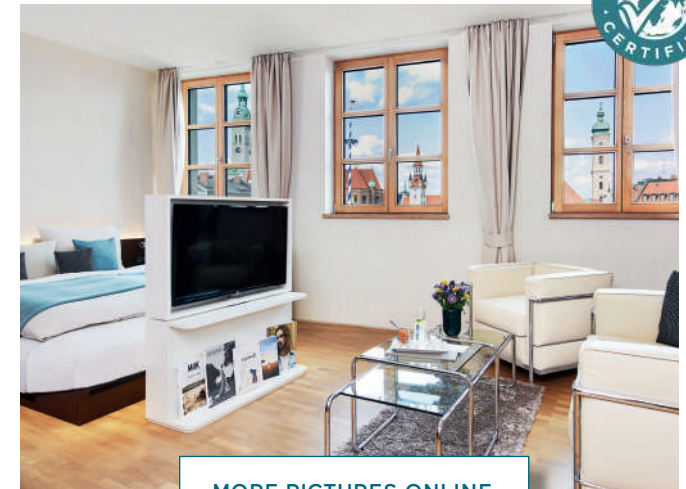

LIVING HOTELS®

DAS VIKTUALIENMARKT MUNICH

Frauenstraße 4, 80469 Munich
+49 (0)89-885656-0
dasviktualienmarkt@living-hotels.com
living-hotels.com

CATEGORY

SUPERIOR DOUBLE ROOM

/ Approx. 24-26sqm
/ Double bed (180 x 210 cm) /
View on the Viktualienmarkt

STANDARD FEATURES

/ Working area with desk and safe (suitable for laptops)
/ Bathroom with shower, hairdryer and Molton Brown care products
/ Flatscreen
/ Free highspeed WiFi flatrate and phone calls to many countries
/ Free minibar with selected drinks and Nespresso machine
/ Laundry room
/ Garage parking spaces (for a fee)
/ Air-conditioning

The picture shows a non-scaled visualization. The assigned room may differ from the visualization.

- 1 Bath/WC
- 2 Living
- 3 Bedroom
- 4 Workspace

[MORE PICTURES ONLINE](#)