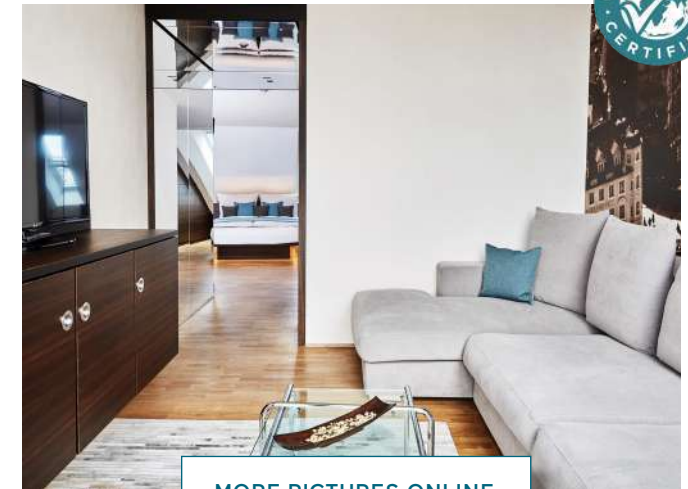

CATEGORY

JUNIOR SUITE

- / Approx. 42sqm
- / Double bed (180 x 210 cm)
- / Separated living/sleeping area
- / Located on the top floor with a view over the city

STANDARD FEATURES

- / Working area with desk and safe (suitable for laptops)
- / Bathroom with shower, hairdryer and Molton Brown care products
- / Flatscreen
- / Free highspeed WiFi flatrate and phone calls to many countries
- / Free minibar with selected drinks and Nespresso machine
- / Laundry room
- / Garage parking spaces (for a fee)
- / Air-conditioning

The picture shows a non-scaled visualization. The assigned room may differ from the visualization.

- 1 Bath/WC
- 2 Living
- 3 Bedroom
- 4 Workspace

[MORE PICTURES ONLINE](#)