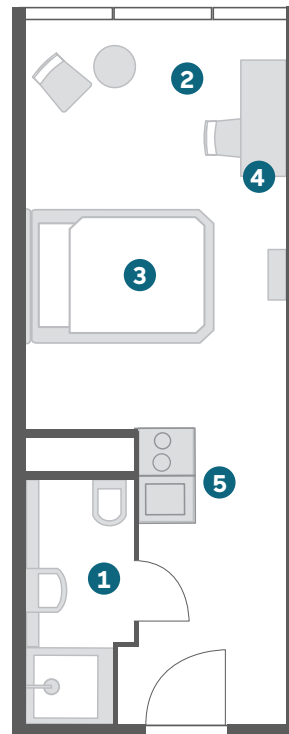

CATEGORY

BUSINESS APARTMENT

- / Single (17-19sqm) or double room (22-24sqm)
- / Single (140 x 210 cm) or double bed (180 x 210 cm)
- / Partially barrier-free
- / Combined living/sleeping area
- / Facing the inner yard or the street
- / Fully equipped kitchenette (if the duration of stay exceeds 14 days)

The picture shows a non-scaled visualization. The assigned room may differ from the visualization.

- 1 Bath/WC
- 2 Living
- 3 Bedroom
- 4 Workspace
- 5 Kitchenette

[MORE PICTURES ONLINE](#)

CATEGORY

BUSINESS PLUS DOUBLE APARTMENT

- / Approx. 32-40sqm
- / Double bed (180 x 210 cm)
- / Partially barrier-free
- / Combined living/sleeping area
- / Fully equipped kitchenette (if the duration of stay exceeds 14 days)
- / Facing the inner yard or the street

- / Approx. 19-24sqm
 - / Single or double room
 - / French bed (160 x 210 cm) or double bed (180 x 210 cm)
 - / Facing the inner yard
-

STANDARD FEATURES

- / Working area with desk and safe (suitable for laptops)
 - / Bathroom with shower, hairdryer and Molton Brown care products
 - / Flatscreen
 - / Free highspeed WiFi flatrate and phone calls to many countries
 - / Free minibar with selected drinks and Nespresso machine
 - / Laundry room
 - / Garage parking spaces (for a fee)
 - / Air-conditioning
-