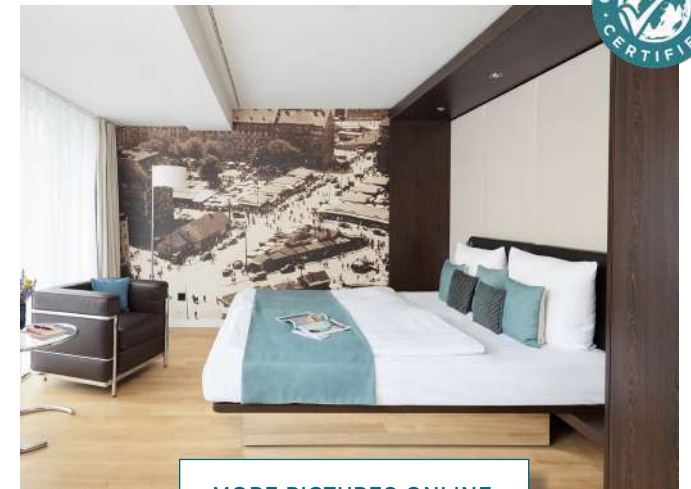

CATEGORY

BUSINESS APARTMENT

- / Single (17-19sqm) or double room (22-24sqm)
- / Single (140 x 210 cm) or double bed (180 x 210 cm)
- / Partially barrier-free
- / Combined living/sleeping area
- / Facing the inner yard or the street
- / Fully equipped kitchenette (if the duration of stay exceeds 14 days)

STANDARD FEATURES

- / Working area with desk and safe (suitable for laptops)
- / Bathroom with shower, hairdryer and Molton Brown care products
- / Flatscreen
- / Free highspeed WiFi flatrate and phone calls to many countries
- / Free minibar with selected drinks and Nespresso machine
- / Laundry room
- / Garage parking spaces (for a fee)
- / Air-conditioning

The picture shows a non-scaled visualization. The assigned room may differ from the visualization.

- 1 Bath/WC
- 2 Living
- 3 Bedroom
- 4 Workspace
- 5 Kitchenette

[MORE PICTURES ONLINE](#)