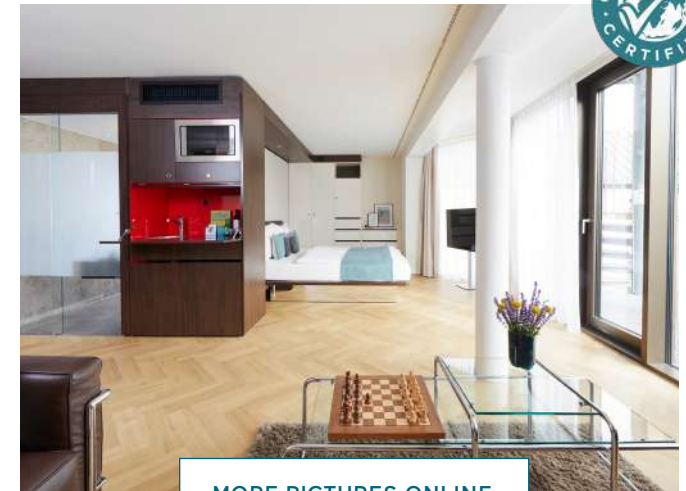

CATEGORY

BUSINESS PLUS DOUBLE APARTMENT

- / Approx. 32-40sqm
- / Double bed (180 x 210 cm)
- / Partially barrier-free
- / Combined living/sleeping area
- / Fully equipped kitchenette (if the duration of stay exceeds 14 days)
- / Facing the inner yard or the street

STANDARD FEATURES

- / Working area with desk and safe (suitable for laptops)
- / Bathroom with shower, hairdryer and Molton Brown care products
- / Flatscreen
- / Free highspeed WiFi flatrate and phone calls to many countries
- / Free minibar with selected drinks and Nespresso machine
- / Laundry room
- / Garage parking spaces (for a fee)
- / Air-conditioning

The picture shows a non-scaled visualization. The assigned room may differ from the visualization.

- 1 Bath/WC
- 2 Living
- 3 Bedroom
- 4 Workspace
- 5 Kitchenette

[MORE PICTURES ONLINE](#)