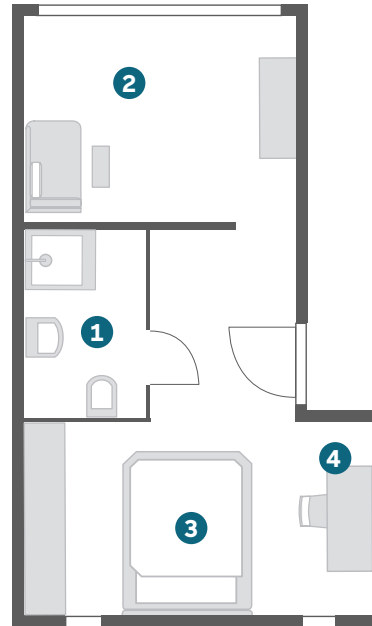

CATEGORY

BUSINESS APARTMENT

- / Single (17-19sqm) or double room (22-24sqm)
- / Single (140 x 210 cm) or double bed (180 x 210 cm)
- / Partially barrier-free
- / Combined living/sleeping area
- / Facing the inner yard or the street
- / Fully equipped kitchenette (if the duration of stay exceeds 14 days)

- / Approx. 19-24sqm
 - / Single or double room
 - / French bed (160 x 210 cm) or double bed (180 x 210 cm)
 - / Facing the inner yard
-

STANDARD FEATURES

- / Working area with desk and safe (suitable for laptops)
 - / Bathroom with shower, hairdryer and Molton Brown care products
 - / Flatscreen
 - / Free highspeed WiFi flatrate and phone calls to many countries
 - / Free minibar with selected drinks and Nespresso machine
 - / Laundry room
 - / Garage parking spaces (for a fee)
 - / Air-conditioning
-

The picture shows a non-scaled visualization. The assigned room may differ from the visualization.

- 1 Bath/WC
- 2 Living
- 3 Bedroom
- 4 Workspace

[MORE PICTURES ONLINE](#)

CATEGORY

JUNIOR SUITE

- / Approx. 42sqm
- / Double bed (180 x 210 cm)
- / Separated living/sleeping area
- / Located on the top floor with a view over the city

The picture shows a non-scaled visualization. The assigned room may differ from the visualization.

- 1 Bath/WC
- 2 Living
- 3 Bedroom
- 4 Workspace

[MORE PICTURES ONLINE](#)