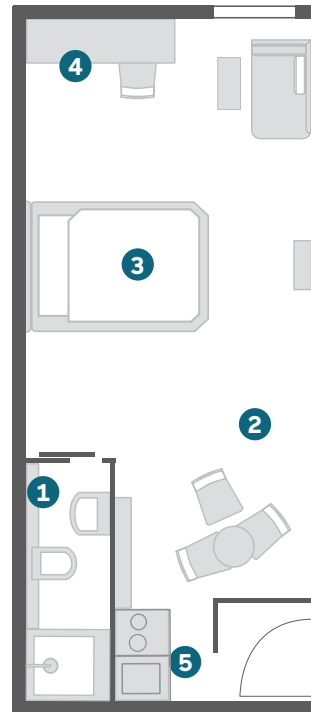

CATEGORY

BUSINESS PLUS DOUBLE APARTMENT

- / Approx. 32-40sqm
- / Double bed (180 x 210 cm)
- / Partially barrier-free
- / Combined living/sleeping area
- / Fully equipped kitchenette (if the duration of stay exceeds 14 days)
- / Facing the inner yard or the street

STANDARD FEATURES

- / Working area with desk and safe (suitable for laptops)
- / Bathroom with shower, hairdryer and Molton Brown care products
- / Flatscreen
- / Free highspeed WiFi flatrate and phone calls to many countries
- / Free minibar with selected drinks and Nespresso machine
- / Laundry room
- / Garage parking spaces (for a fee)
- / Air-conditioning

The picture shows a non-scaled visualization. The assigned room may differ from the visualization.

- 1 Bath/WC
- 2 Living
- 3 Bedroom
- 4 Workspace
- 5 Kitchenette