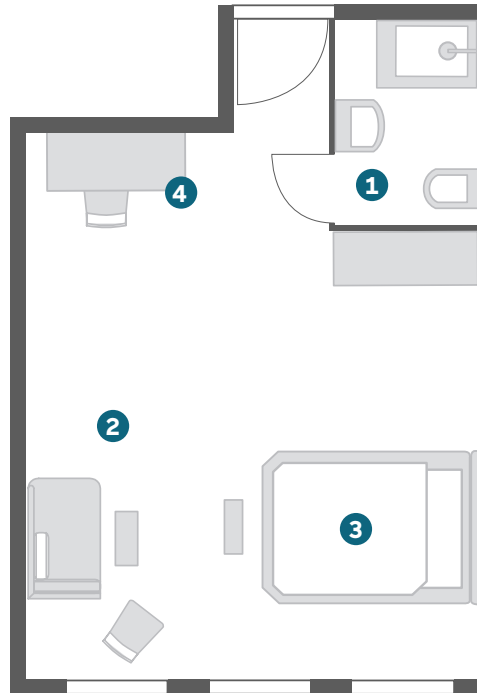

- / Approx. 19-24sqm
 - / Single or double room
 - / French bed (160 x 210 cm) or double bed (180 x 210 cm)
 - / Facing the inner yard
-

STANDARD FEATURES

- / Working area with desk and safe (suitable for laptops)
 - / Bathroom with shower, hairdryer and Molton Brown care products
 - / Flatscreen
 - / Free highspeed WiFi flatrate and phone calls to many countries
 - / Free minibar with selected drinks and Nespresso machine
 - / Laundry room
 - / Garage parking spaces (for a fee)
 - / Air-conditioning
-

The picture shows a non-scaled visualization. The assigned room may differ from the visualization.

- 1 Bath/WC
- 2 Living
- 3 Bedroom
- 4 Workspace

[MORE PICTURES ONLINE](#)

LIVING HOTELS®

DAS VIKTUALIENMARKT MUNICH

Frauenstraße 4, 80469 Munich
+49 (0)89-885656-0
dasviktualienmarkt@living-hotels.com
living-hotels.com

CATEGORY

SUPERIOR DOUBLE ROOM

/ Approx. 24-26sqm
/ Double bed (180 x 210 cm) /
View on the Viktualienmarkt

The picture shows a non-scaled visualization. The assigned room may differ from the visualization.

- 1 Bath/WC
- 2 Living
- 3 Bedroom
- 4 Workspace

[MORE PICTURES ONLINE](#)

CATEGORY

JUNIOR SUITE

- / Approx. 42sqm
- / Double bed (180 x 210 cm)
- / Separated living/sleeping area
- / Located on the top floor with a view over the city