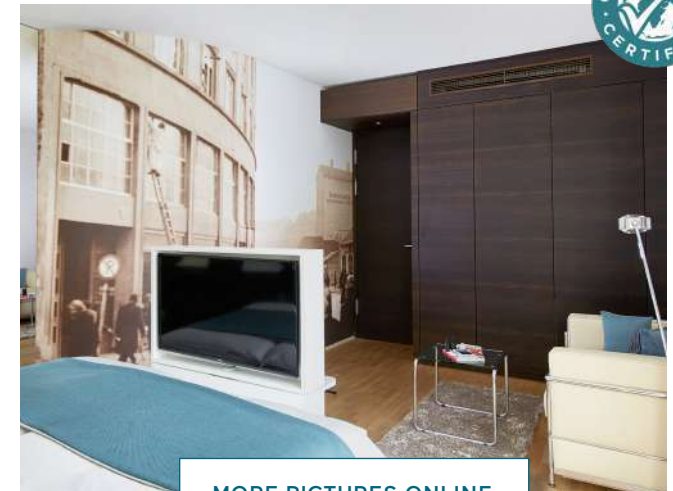

CATEGORY

DELUXE ROOM

1. / Approx. 19-24sqm
   - / Single or double room
   - / French bed (160 x 210 cm) or double bed (180 x 210 cm)
   - / Facing the inner yard
2. ---

STANDARD FEATURES

---

1. / Working area with desk and safe (suitable for laptops)
   - / Bathroom with shower, hairdryer and Molton Brown care products
   - / Flatscreen
   - / Free highspeed WiFi flatrate and phone calls to many countries
   - / Free minibar with selected drinks and Nespresso machine
   - / Laundry room
   - / Garage parking spaces (for a fee)
   - / Air-conditioning
2. ---

The picture shows a non-scaled visualization. The assigned room may differ from the visualization.

- 1 Bath/WC
- 2 Living
- 3 Bedroom
- 4 Workspace

[MORE PICTURES ONLINE](#)