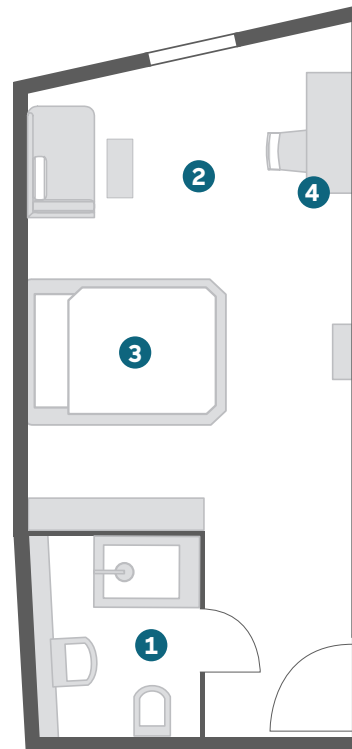

- / Approx. 32-40sqm
- / Double bed (180 x 210 cm)
- / Partially barrier-free
- / Combined living/sleeping area
- / Fully equipped kitchenette (if the duration of stay exceeds 14 days)
- / Facing the inner yard or the street

The picture shows a non-scaled visualization. The assigned room may differ from the visualization.

- 1 Bath/WC
- 2 Living
- 3 Bedroom
- 4 Workspace
- 5 Kitchenette

[MORE PICTURES ONLINE](#)

CATEGORY

DELUXE ROOM

- / Approx. 19-24sqm
 - / Single or double room
 - / French bed (160 x 210 cm) or double bed (180 x 210 cm)
 - / Facing the inner yard
-

STANDARD FEATURES

- / Working area with desk and safe (suitable for laptops)
 - / Bathroom with shower, hairdryer and Molton Brown care products
 - / Flatscreen
 - / Free highspeed WiFi flatrate and phone calls to many countries
 - / Free minibar with selected drinks and Nespresso machine
 - / Laundry room
 - / Garage parking spaces (for a fee)
 - / Air-conditioning
-

The picture shows a non-scaled visualization. The assigned room may differ from the visualization.

- 1 Bath/WC
- 2 Living
- 3 Bedroom
- 4 Workspace

[MORE PICTURES ONLINE](#)

LIVING HOTELS®

DAS VIKTUALIENMARKT MUNICH