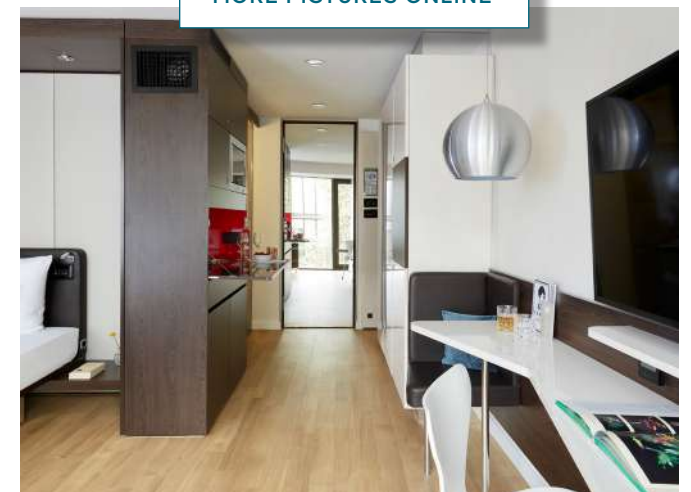

[MORE PICTURES ONLINE](#)