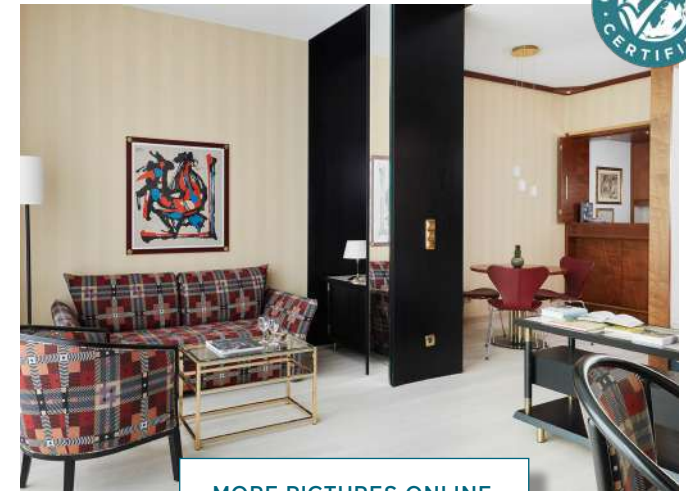

[MORE PICTURES ONLINE](#)