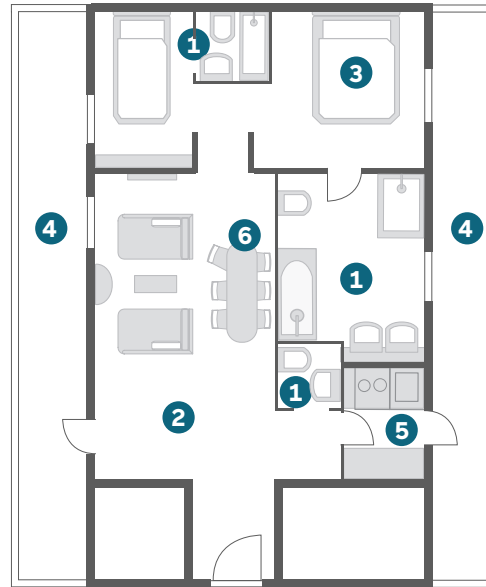

LIVING HOTELS®

KANZLER BONN

Adenauerallee 148, 53113 Bonn
+49 (0)228-6844-0
kanzler@living-hotels.com
living-hotels.com

CATEGORY

KANZLER SUITE

- / Approx. 85 sqm
- / King bed (200 x 210 cm)
- / Fully equipped kitchen
- / Roof terrace
- / Two separated bedrooms with bathroom

STANDARD FEATURES

- / Working area with desk and safe
- / Bathroom with bathtub or shower and hairdryer
- / Flatscreen
- / Free highspeed WiFi flatrate and phone calls to many countries
- / Laundry room (for a fee)
- / Garage parking spaces (for a fee)
- / E-charging station for electric cars

The picture shows a non-scaled visualization. The assigned room may differ from the visualization.

- 1 Bath/WC
- 2 Living
- 3 Bedroom
- 4 Roof terrace
- 5 Kitchen
- 6 Workspace