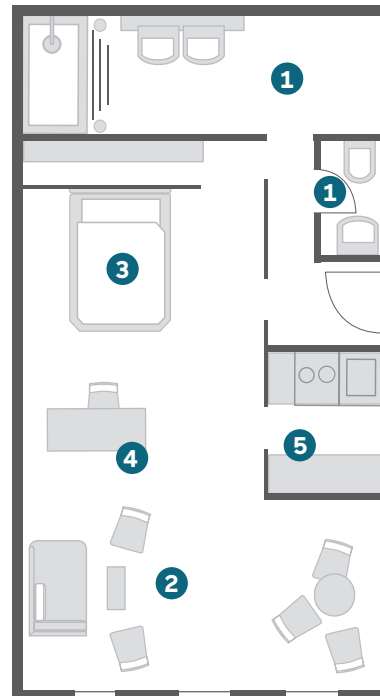

LIVING HOTELS®

KANZLER
BONN

Adenauerallee 148, 53113 Bonn
+49 (0)228-6844-0
kanzler@living-hotels.com
living-hotels.com

CATEGORY

SUPERIOR

- / Approx. 41 sqm
- / Double bed (200 x 210 cm)
- / Combined living/sleeping area
- / Armchair, desk and separate sofa bed
- / Fully equipped kitchenette and dining area
- / Bathroom with wellness shower
- / Guest toilet

STANDARD FEATURES

- / Working area with desk and safe
- / Bathroom with bathtub or shower and hairdryer
- / Flatscreen
- / Free highspeed WiFi flatrate and phone calls to many countries
- / Laundry room (for a fee)
- / Garage parking spaces (for a fee)
- / E-charging station for electric cars

The picture shows a non-scaled visualization. The assigned room may differ from the visualization.

- 1 Bath/WC
- 2 Living
- 3 Bedroom
- 4 Workspace
- 5 Kitchenette