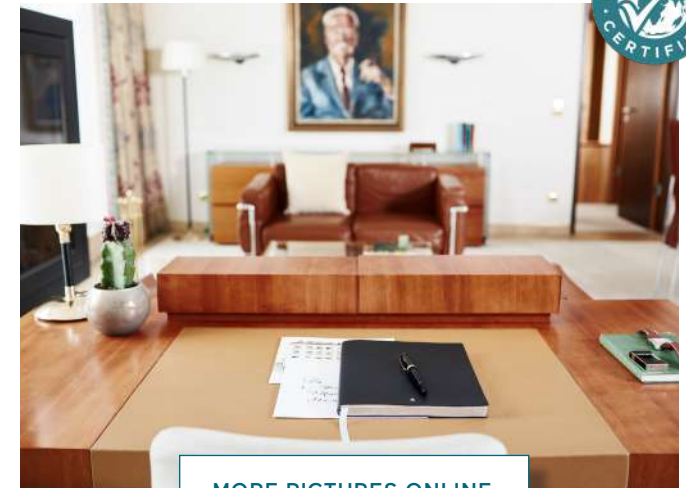

LIVING HOTELS®

KANZLER BONN

Adenauerallee 148, 53113 Bonn
+49 (0)228-6844-0
kanzler@living-hotels.com
living-hotels.com

CATEGORY

KANZLER SUITE

- / Approx. 85 sqm
- / King bed (200 x 210 cm)
- / Fully equipped kitchen
- / Roof terrace
- / Two separated bedrooms with bathroom

STANDARD FEATURES

- / Working area with desk and safe
- / Bathroom with bathtub or shower and hairdryer
- / Flatscreen
- / Free highspeed WiFi flatrate and phone calls to many countries
- / Laundry room (for a fee)
- / Garage parking spaces (for a fee)
- / E-charging station for electric cars

The picture shows a non-scaled visualization. The assigned room may differ from the visualization.

- 1 Bath/WC
- 2 Living
- 3 Bedroom
- 4 Roof terrace
- 5 Kitchen
- 6 Workspace

[MORE PICTURES ONLINE](#)