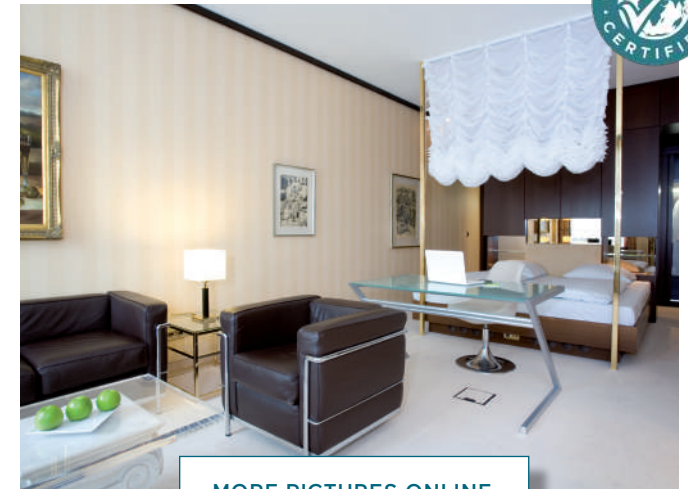

[MORE PICTURES ONLINE](#)