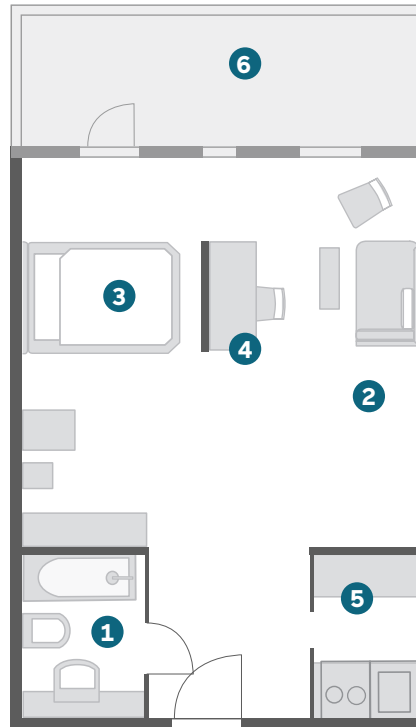

### BUSINESS

- / Approx. 18-24 sqm
  - / As single or double room
  - / Single bed (90 x 210 cm or 110 x 210 cm)  
or double bed (160 x 210 cm)
  - / Combined living/sleeping area
  - / Armchair, desk and separate sofa bed
  - / Fully equipped kitchenette
- 

### BUSINESS PLUS

- / Approx. 18-24 sqm
  - / Queen bed (140 x 210 cm) or double bed (160 x 210 cm)
  - / Panorama window
  - / Combined living/sleeping area
  - / Fully equipped kitchenette
  - / Partially with terrace or balcony
- 

The picture shows a non-scaled visualization. The assigned room may differ from the visualization.

- 1 Bath/WC
- 2 Living
- 3 Bedroom
- 4 Workspace
- 5 Kitchenette
- 6 Terrace/Balcony

[MORE PICTURES ONLINE](#)

### DELUXE

- / Approx. 37 sqm
  - / French bed (150 x 210 cm)
  - / Armchair, desk and separate sofa bed
  - / Combined living/sleeping area
  - / Fully equipped kitchenette
  - / Panorama window
- 