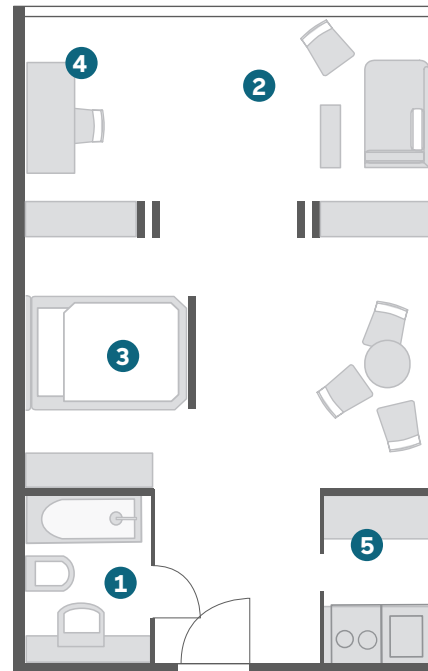

LIVING HOTELS®

KANZLER
BONN

Adenauerallee 148, 53113 Bonn
+49 (0)228-6844-0
kanzler@living-hotels.com
living-hotels.com

CATEGORY

DELUXE

1. / Approx. 37 sqm
   - / French bed (150 x 210 cm)
   - / Armchair, desk and separate sofa bed
   - / Combined living/sleeping area
   - / Fully equipped kitchenette
   - / Panorama window
2. ---

STANDARD FEATURES

---

1. / Working area with desk and safe
   - / Bathroom with combined shower/bathtub and hairdryer
   - / Flatscreen
   - / Free highspeed WiFi flatrate and phone calls to many countries
   - / Laundry room (for a fee)
   - / Garage parking spaces (for a fee)
   - / E-charging station for electric cars
2. ---

The picture shows a non-scaled visualization. The assigned room may differ from the visualization.

- 1 Bath/WC
- 2 Living
- 3 Bedroom
- 4 Workspace
- 5 Kitchenette