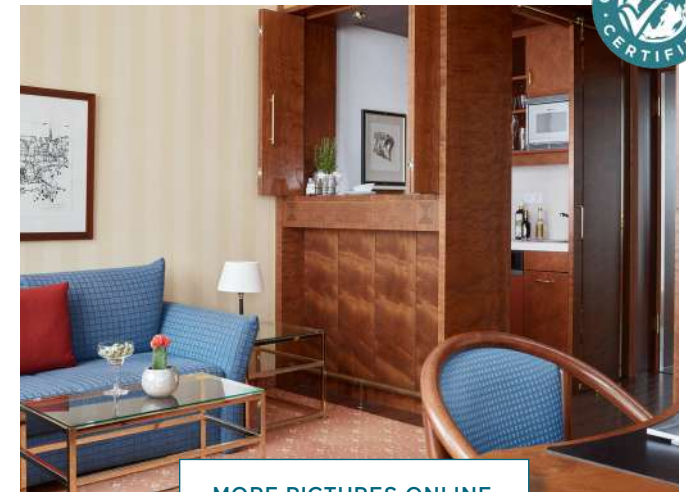

LIVING HOTELS®

KANZLER
BONN

Adenauerallee 148, 53113 Bonn
+49 (0)228-6844-0
kanzler@living-hotels.com
living-hotels.com

CATEGORY

BUSINESS

1. / Approx. 18-24 sqm
   - / As single or double room
   - / Single bed (90 x 210 cm or 110 x 210 cm)
     or double bed (160 x 210 cm)
   - / Combined living/sleeping area
   - / Armchair, desk and separate sofa bed
   - / Fully equipped kitchenette
2. ---

STANDARD FEATURES

---

1. / Working area with desk and safe
   - / Bathroom with combined shower/bathtub and hairdryer
   - / Flatscreen
   - / Free highspeed WiFi flatrate and phone calls to many countries
   - / Laundry room (for a fee)
   - / Garage parking spaces (for a fee)
   - / E-charging station for electric cars
2. ---

The picture shows a non-scaled visualization. The assigned room may differ from the visualization.

- 1 Bath/WC
- 2 Living
- 3 Bedroom
- 4 Workspace
- 5 Kitchenette

[MORE PICTURES ONLINE](#)