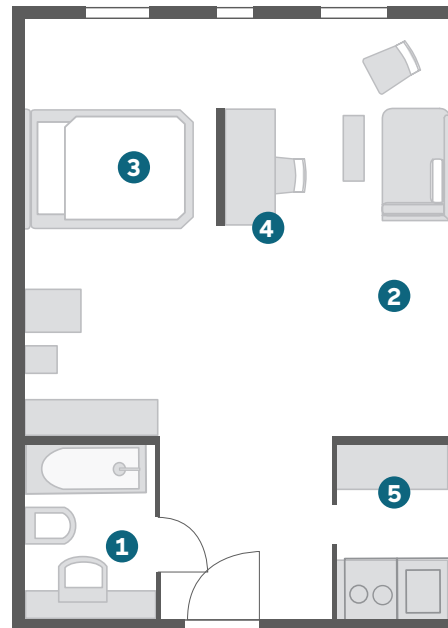

### BUSINESS

- / Approx. 18-24 sqm
  - / As single or double room
  - / Single bed (90 x 210 cm or 110 x 210 cm)  
or double bed (160 x 210 cm)
  - / Combined living/sleeping area
  - / Armchair, desk and separate sofa bed
  - / Fully equipped kitchenette
- 

The picture shows a non-scaled visualization. The assigned room may differ from the visualization.

- 1 Bath/WC
- 2 Living
- 3 Bedroom
- 4 Workspace
- 5 Kitchenette

[MORE PICTURES ONLINE](#)

### DELUXE

- / Approx. 37 sqm
  - / French bed (150 x 210 cm)
  - / Armchair, desk and separate sofa bed
  - / Combined living/sleeping area
  - / Fully equipped kitchenette
  - / Panorama window
- 

## SUPERIOR

- / Approx. 41 sqm
- / Double bed (200 x 210 cm)
- / Combined living/sleeping area
- / Armchair, desk and separate sofa bed
- / Fully equipped kitchenette and dining area
- / Bathroom with wellness shower
- / Guest toilet