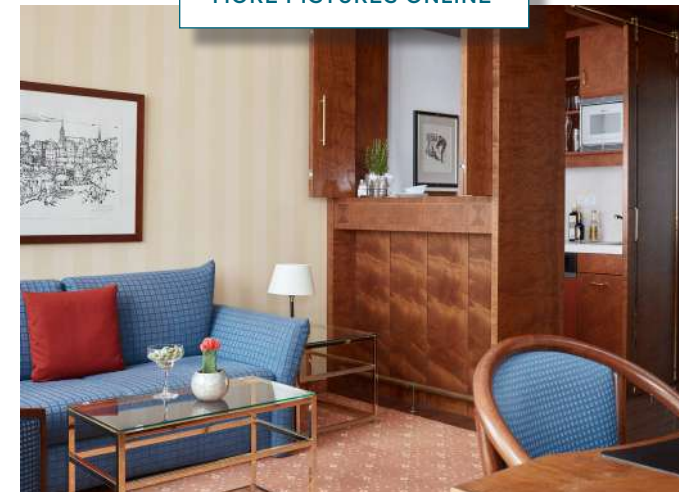

[MORE PICTURES ONLINE](#)