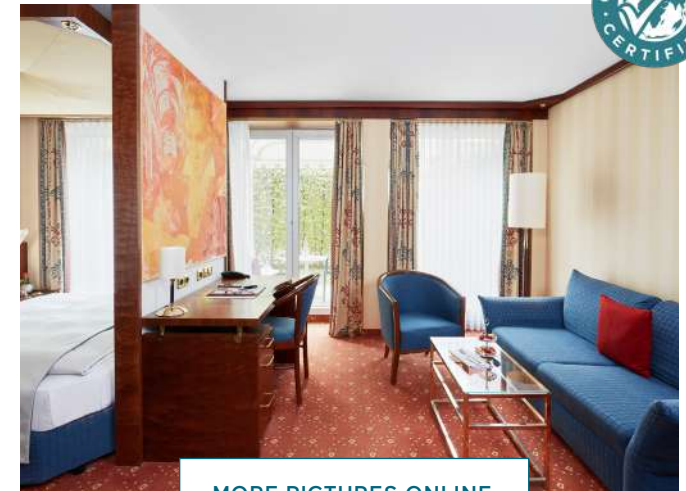

LIVING HOTELS®

KANZLER
BONN

Adenauerallee 148, 53113 Bonn
+49 (0)228-6844-0
kanzler@living-hotels.com
living-hotels.com

CATEGORY

BUSINESS PLUS

1. / Approx. 18-24 sqm
   - / Queen bed (140 x 210 cm) or double bed (160 x 210 cm)
   - / Panorama window
   - / Combined living/sleeping area
   - / Fully equipped kitchenette
   - / Partially with terrace or balcony
2. ---

STANDARD FEATURES

---

1. / Working area with desk and safe
   - / Bathroom with combined shower/bathtub and hairdryer
   - / Flatscreen
   - / Free highspeed WiFi flatrate and phone calls to many countries
   - / Laundry room (for a fee)
   - / Garage parking spaces (for a fee)
   - / E-charging station for electric cars
2. ---

The picture shows a non-scaled visualization. The assigned room may differ from the visualization.

- 1 Bath/WC
- 2 Living
- 3 Bedroom
- 4 Workspace
- 5 Kitchenette
- 6 Terrace/Balcony

[MORE PICTURES ONLINE](#)